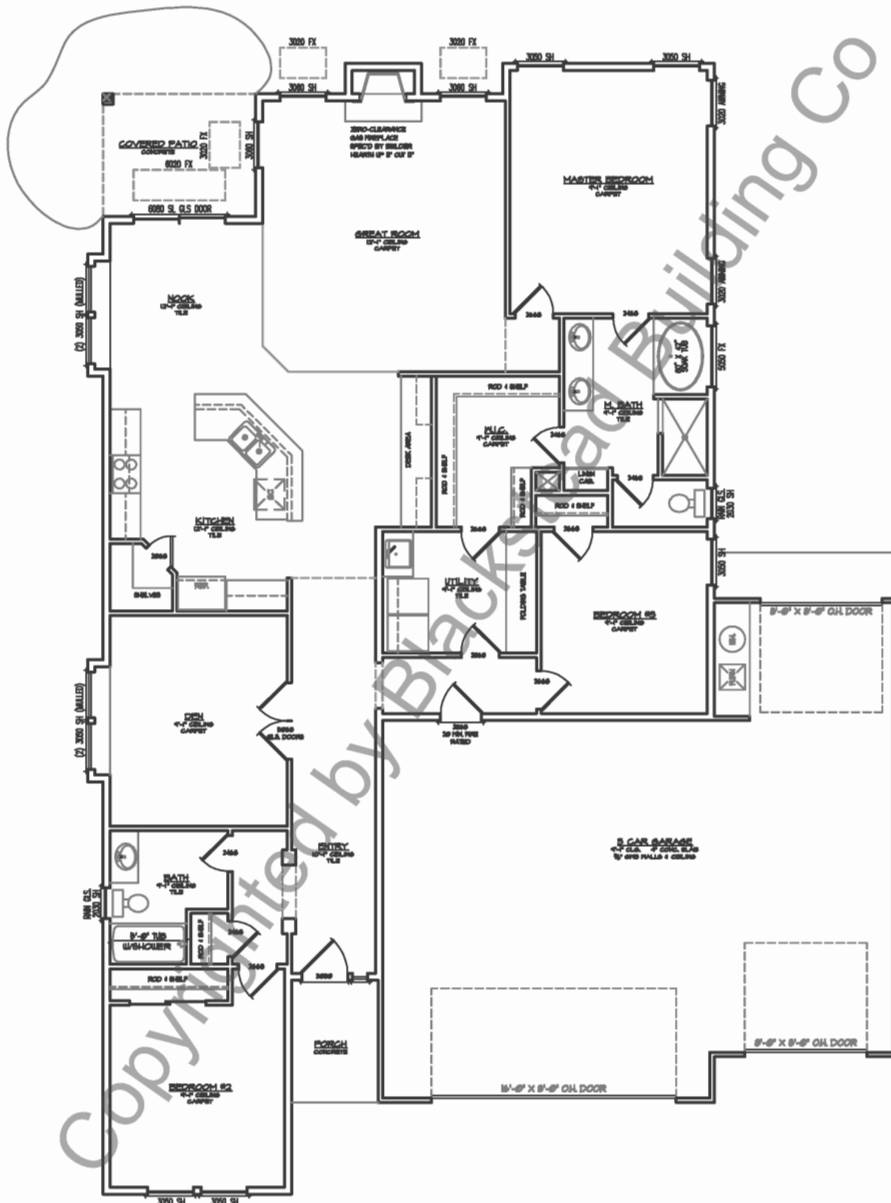

BAYBERRY

Artists rendition, actual floor plan may vary

11760 W. Executive Drive, Suite 120
 Boise, ID 83713
 Blackstead.com