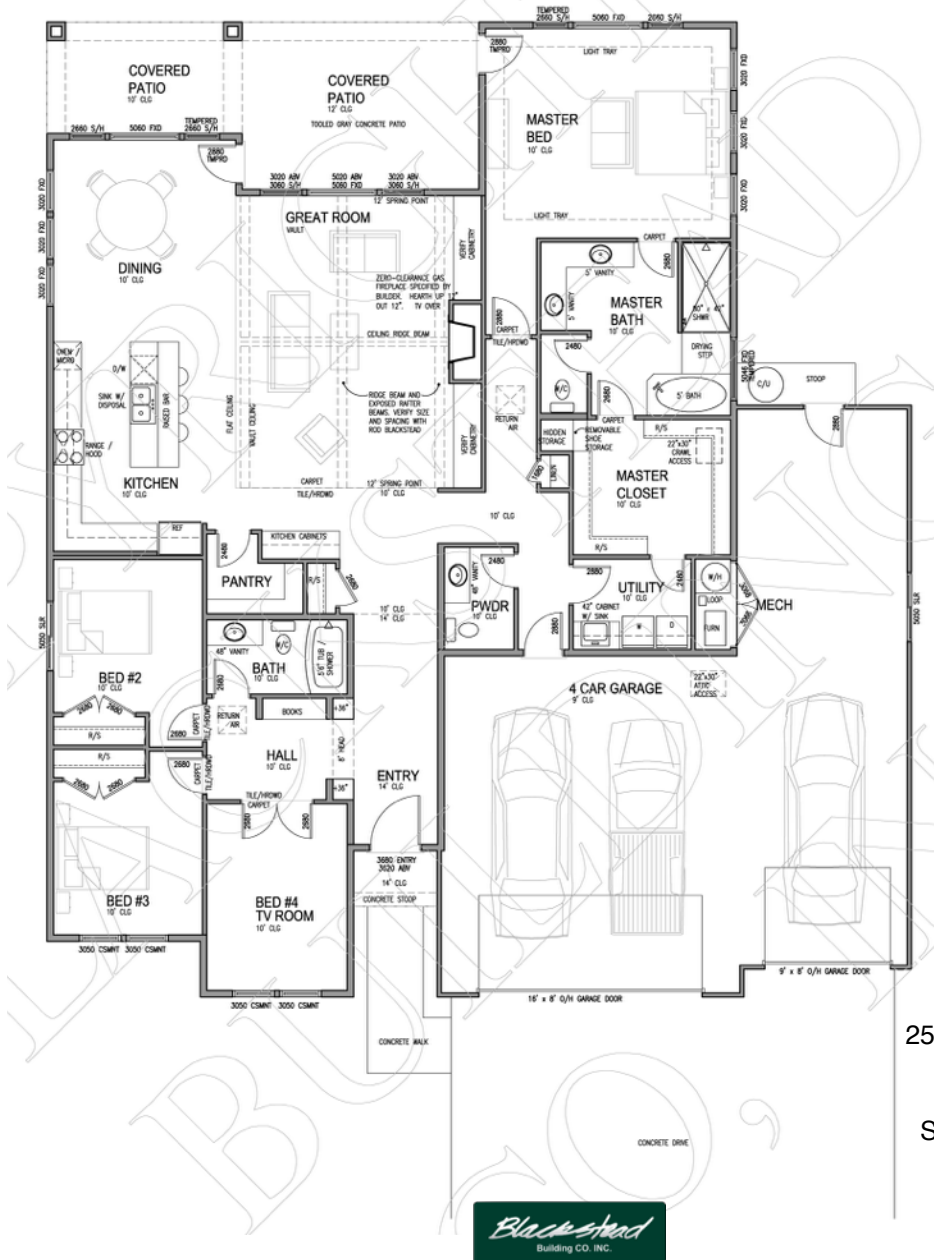

JUNEAU

by Blackstead Building Co.

2522 Sq Ft Single Level
 3 Bedroom + Den
 4 Car Garage
 Split Bedroom design